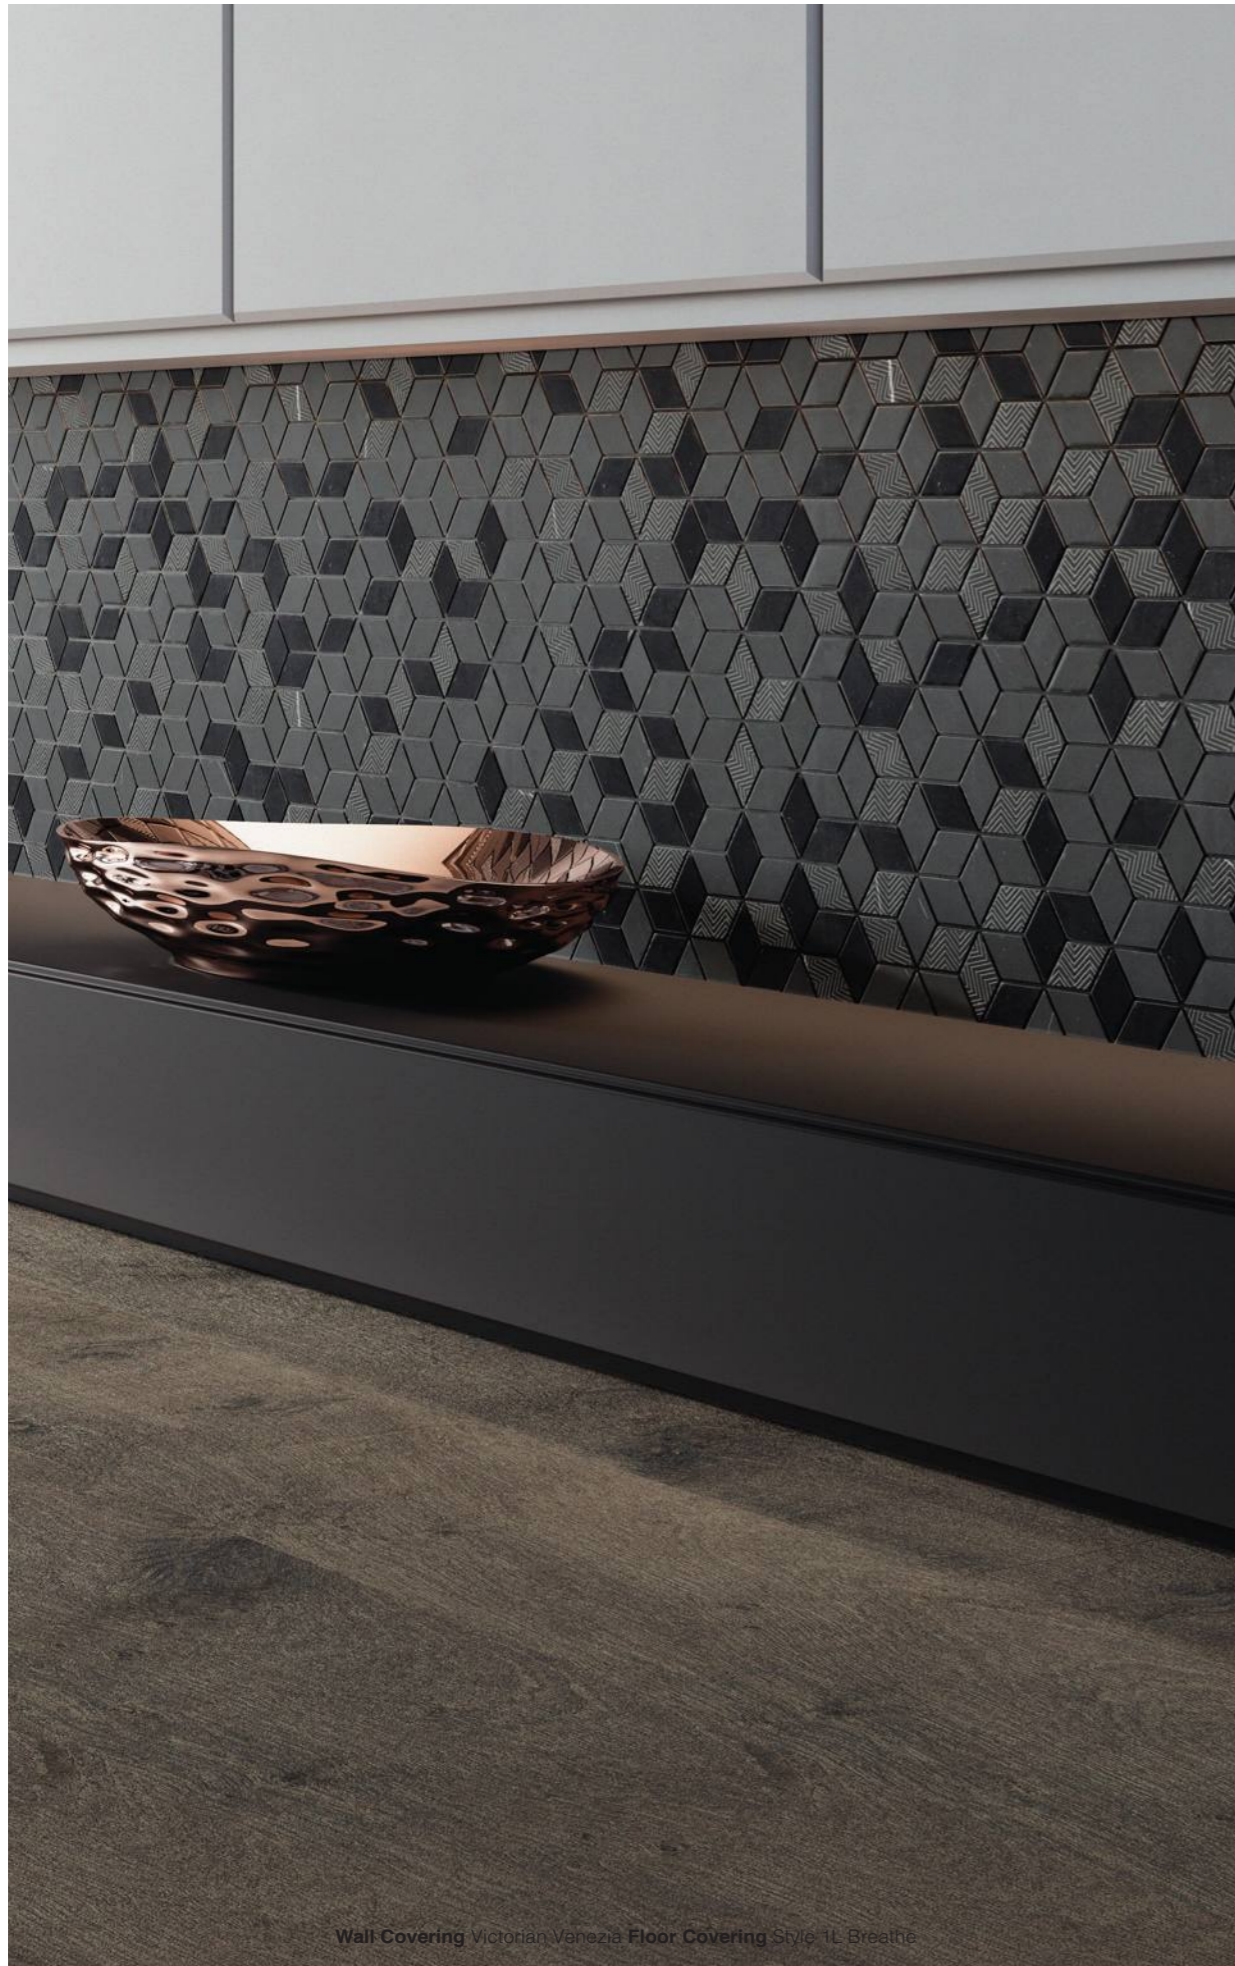

Wall Covering Victorian Venezia Floor Covering Style 1L Breathe