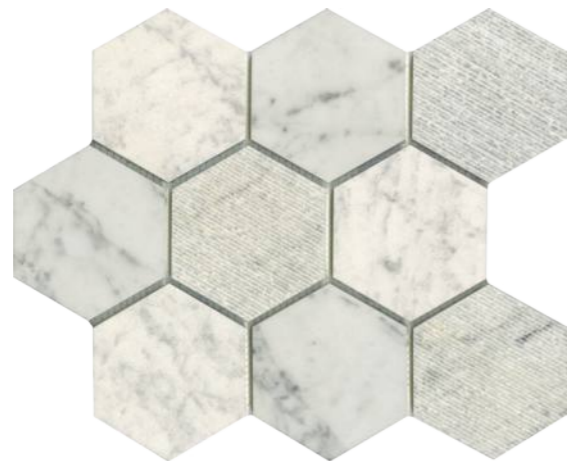

World Hexagon Texture White
100290881