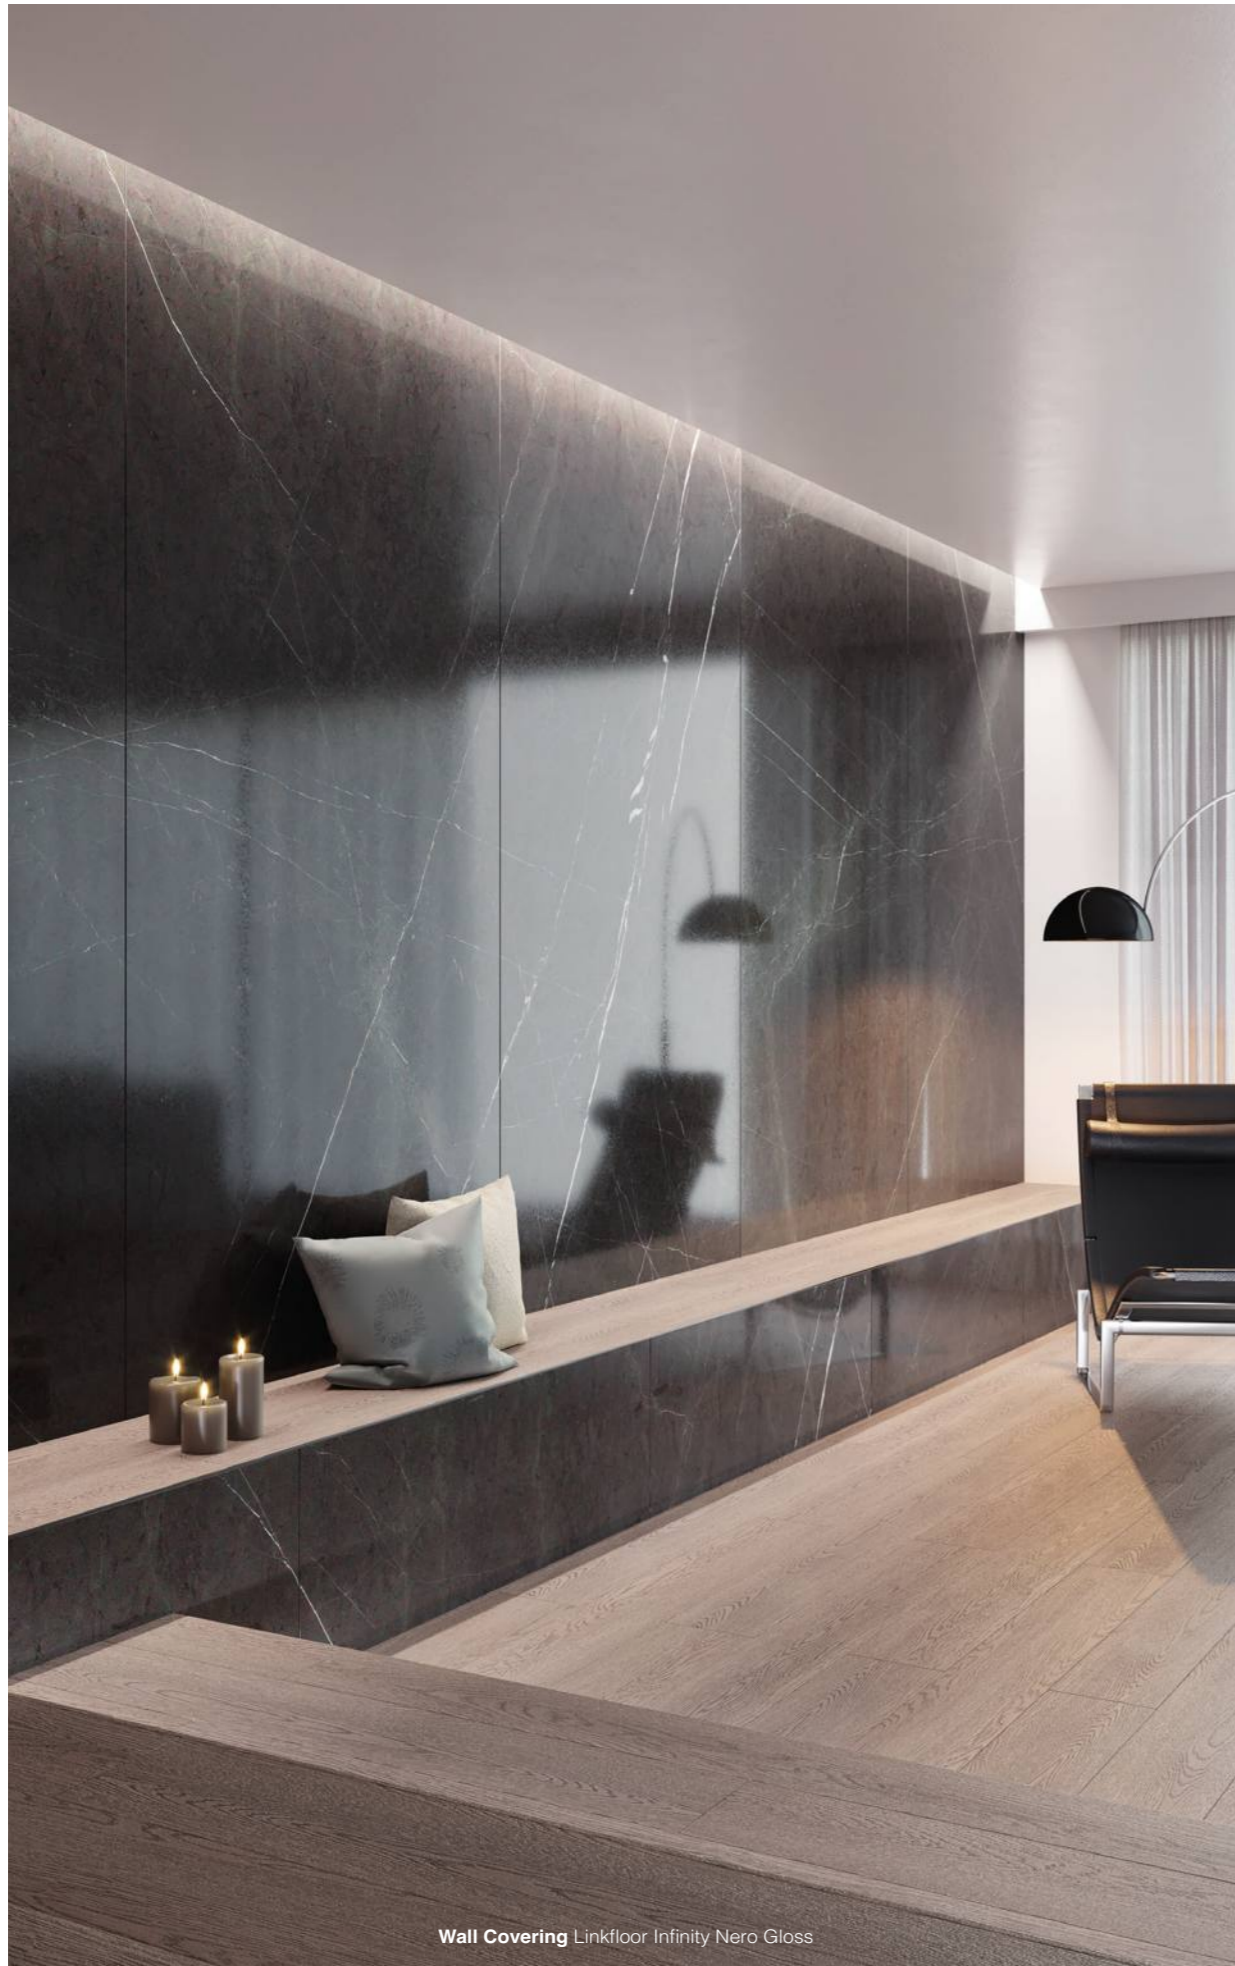

121 cm x 260 cm x 0,36 cm - 47 5/8" x 102 3/8" x 1/8"

CONCRETE EFFECT

GLUING

INDOOR WALL COVERINGS

SHOWER WALL COVERINGS

WET

10 WARRANTY

Linkfloor Infinity Pearl
100288767